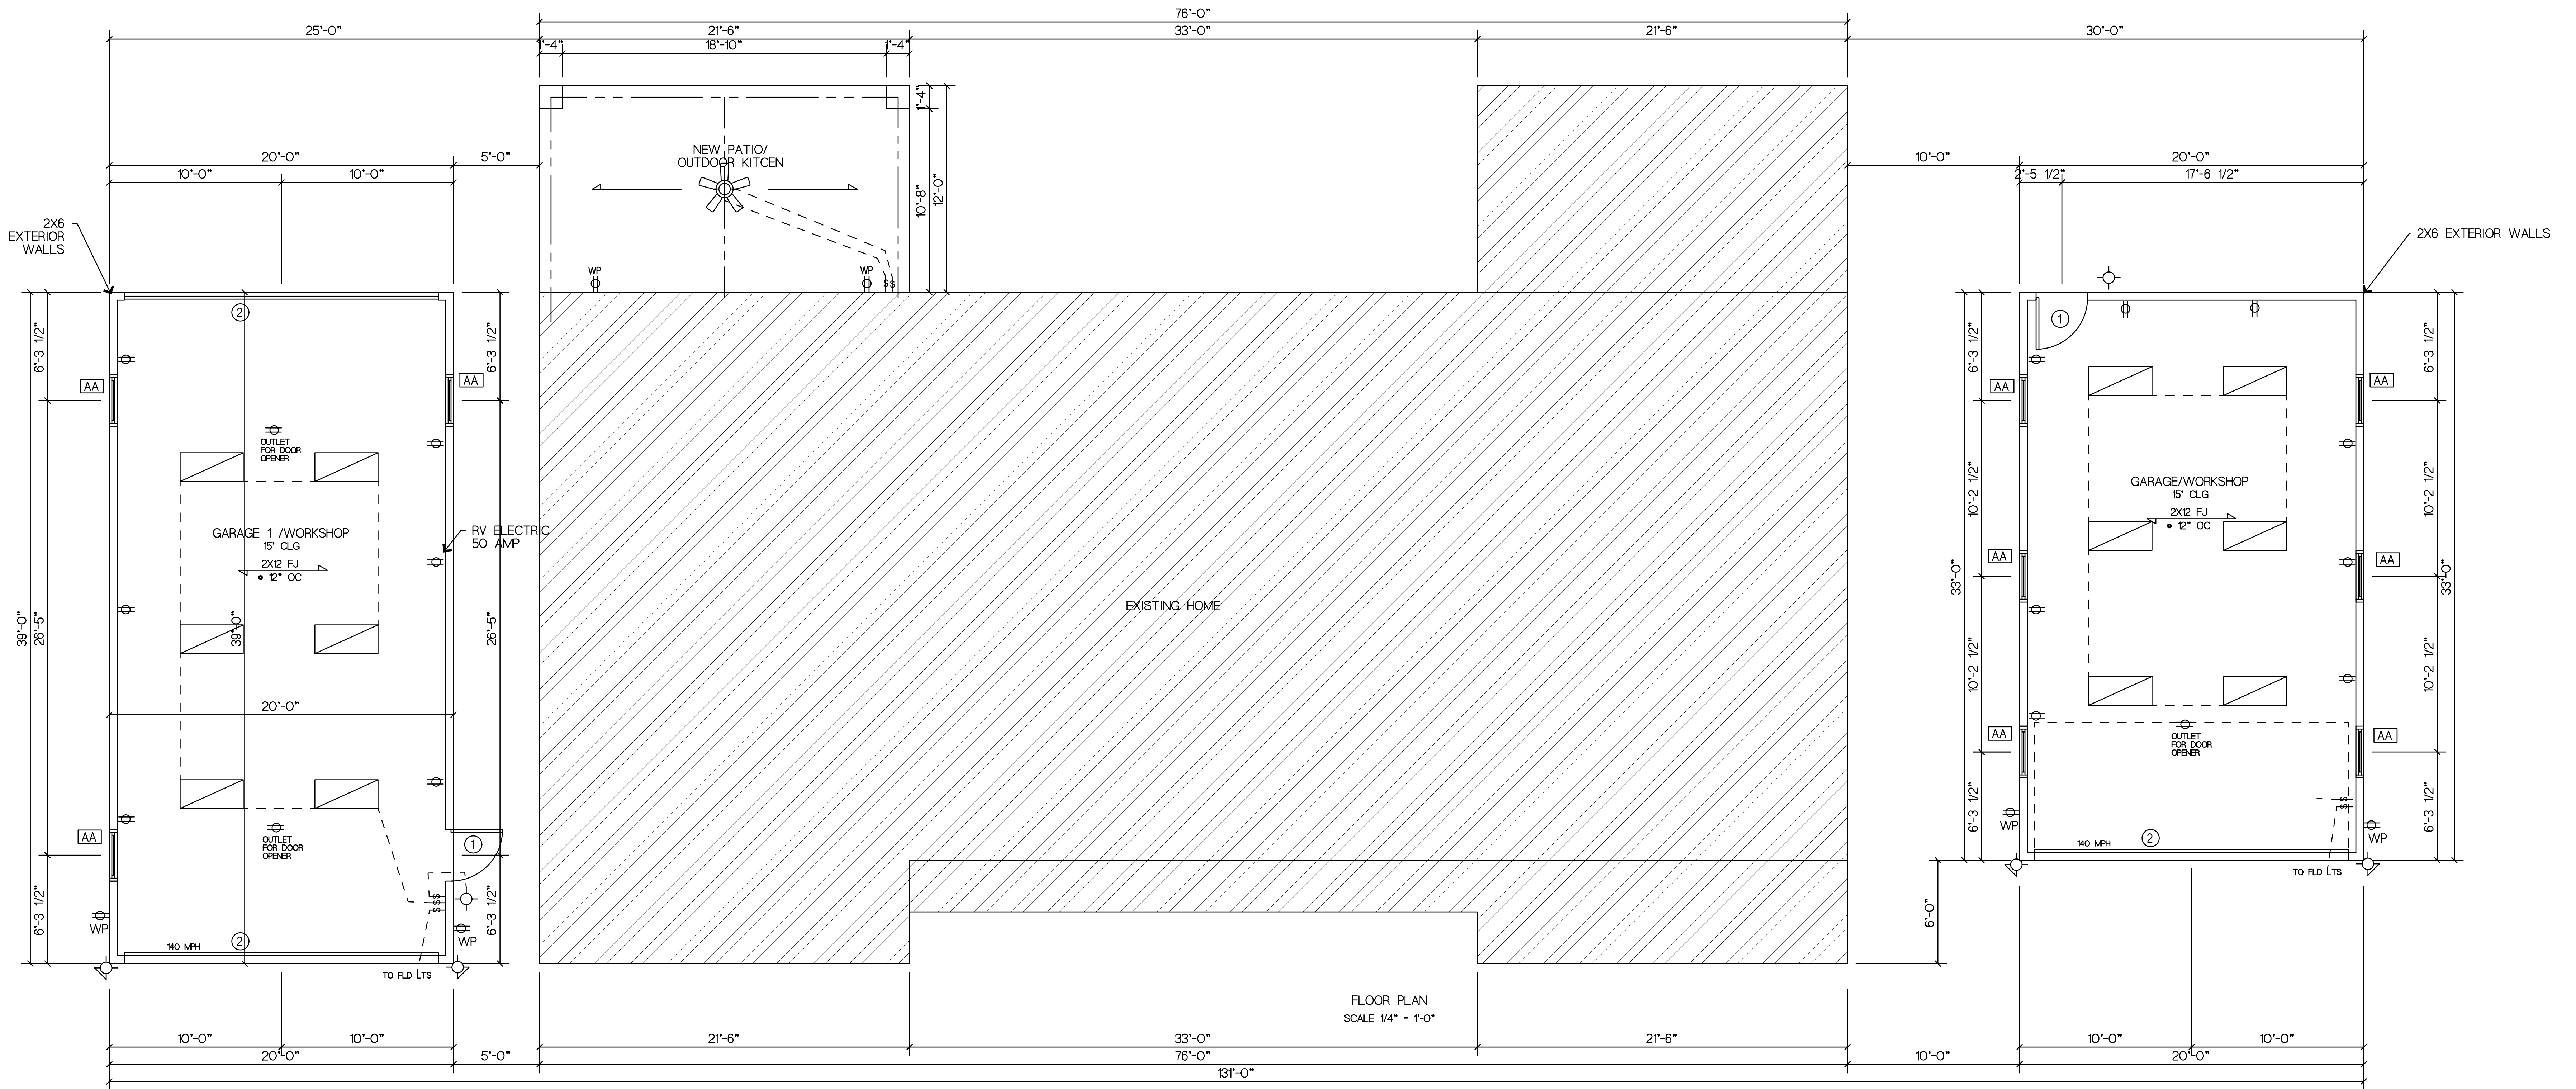

FRONT ELEVATION
SCALE 1/4" = 1'-0"

LEFT SIDE ELEVATION
SCALE 1/4" = 1'-0"

REAR PORCH ELEVATION
SCALE 1/4" = 1'-0"

LEFT SIDE ELEVATION
SCALE 1/4" = 1'-0"

RIGHT SIDE ELEVATION
SCALE 1/4" = 1'-0"

PORCH LEFT SIDE ELEVATION
SCALE 1/4" = 1'-0"

PORCH RIGHT SIDE ELEVATION
SCALE 1/4" = 1'-0"

RIGHT SIDE ELEVATION
SCALE 1/4" = 1'-0"

CROSS SECTION
SCALE 1/4" = 1'-0"

REAR ELEVATION
SCALE 1/4" = 1'-0"

CROSS SECTION
SCALE 1/4" = 1'-0"

REAR ELEVATION
SCALE 1/4" = 1'-0"

PLANS FOR
RYAN LOTSPEICH
72126 GUM ST.
ST. TAMMANY PARISH, LA

Drawn by KGW	Print Date
PAPER SIZE 42X30	
Date 4-30-23	
Job Number 2044	File Name 2044ABITA
Sheet 2	of 2

AREA

PORCH ADDITION	258
GARAGE 1	774
GARAGE 2	726
ADDED UNDER BEAM AREA	1758

WINDOW SCHEDULE

	WIDTH	HDR HGT	DESCRIPTION	QTY
AA	3'-0"	8'-0"	3050 AL SH	9
BB	3'-0"	7'-0"	3050 AL SH	4

DOOR SCHEDULE

	WIDTH	HGT	DESCRIPTION	QTY
1	3'-0"	8'-0"	3080 FRENCH EXTERIOR	2
2	18'-0"	8'-0"	GARAGE DOOR No MPH	3