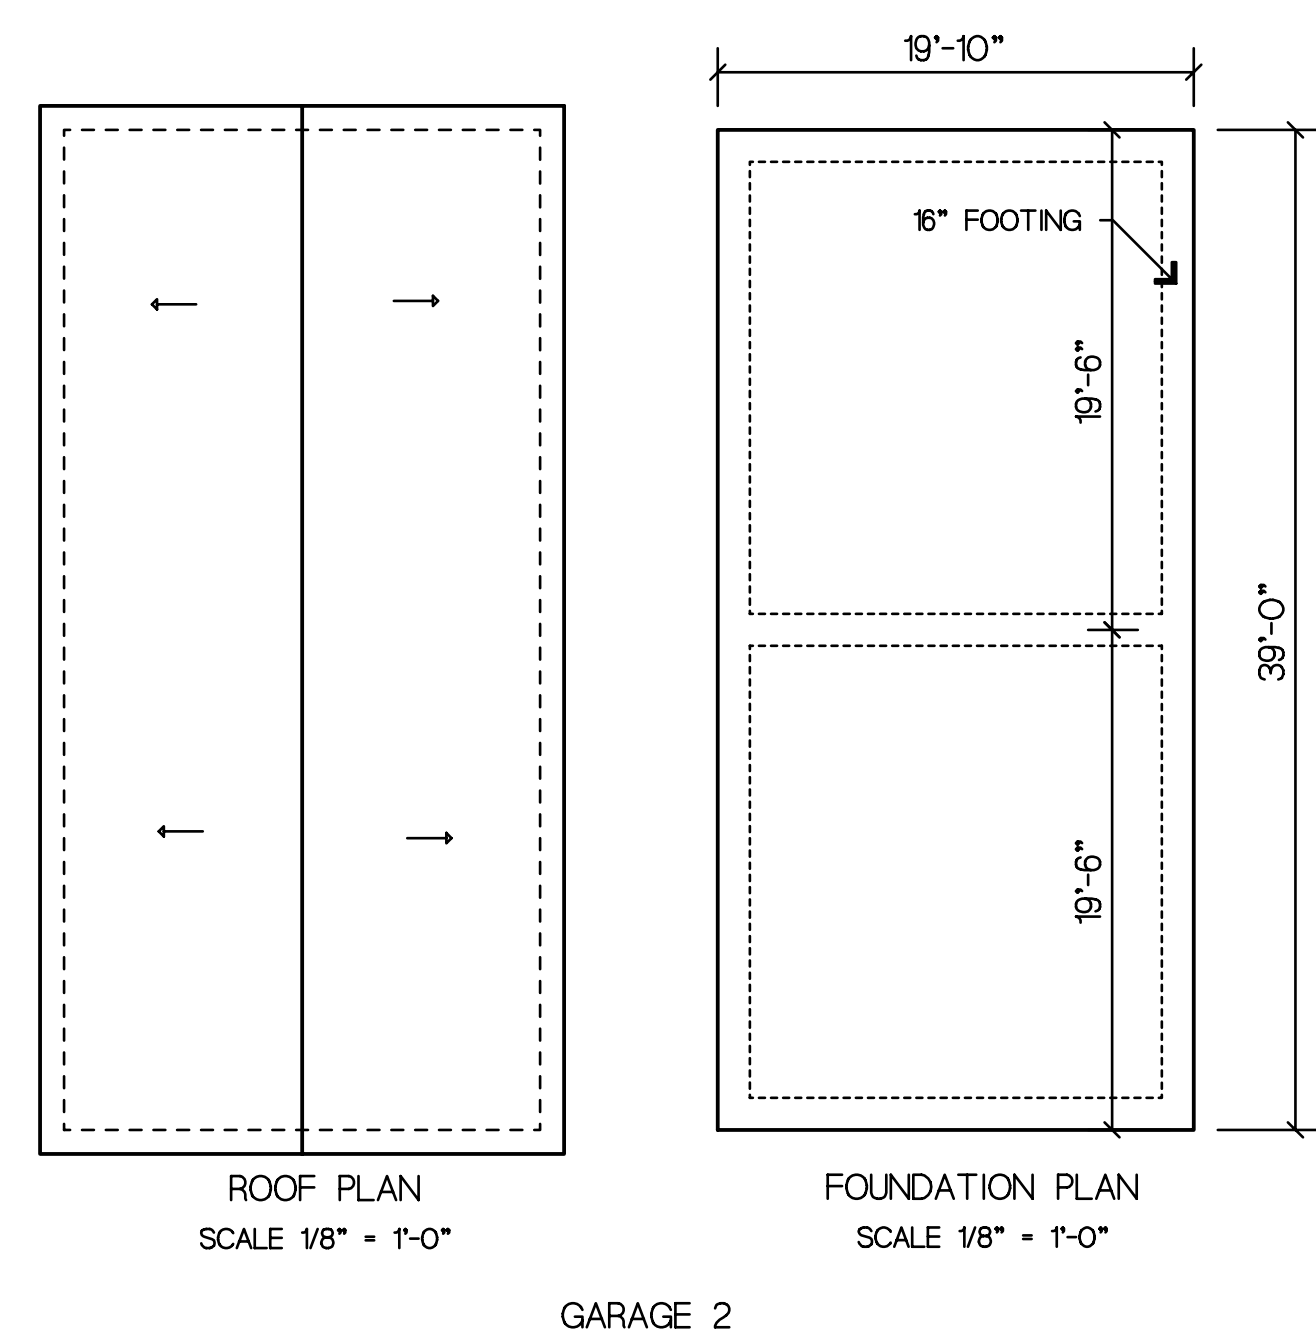

AREA

PORCH ADDITION	258
GARAGE 1	774
GARAGE 2	726
ADDED UNDER BEAM AREA	1758

WINDOW SCHEDULE

	WIDTH	HDR HGT	DESCRIPTION	QTY
AA	3'-0"	8'-0"	3050 AL SH	9
BB	3'-0"	7'-0"	3050 AL SH	4

DOOR SCHEDULE

	WIDTH	HGT	DESCRIPTION	QTY
1	3'-0"	8'-0"	3080 FRENCH EXTERIOR	2
2	18'-0"	8'-0"	GARAGE DOOR No MPH	3

PLANS FOR:
RYAN LOTSPEICH
72126 GUM ST.
ST. TAMMANY PARISH, LA

Drawn by: KGW
PAPER SIZE: 42X30
Date: 4-30-23
Job Number: 2044
Sheet: 1 of 2

Print Date:
. . .
. . .
File Name: 2044ABITA