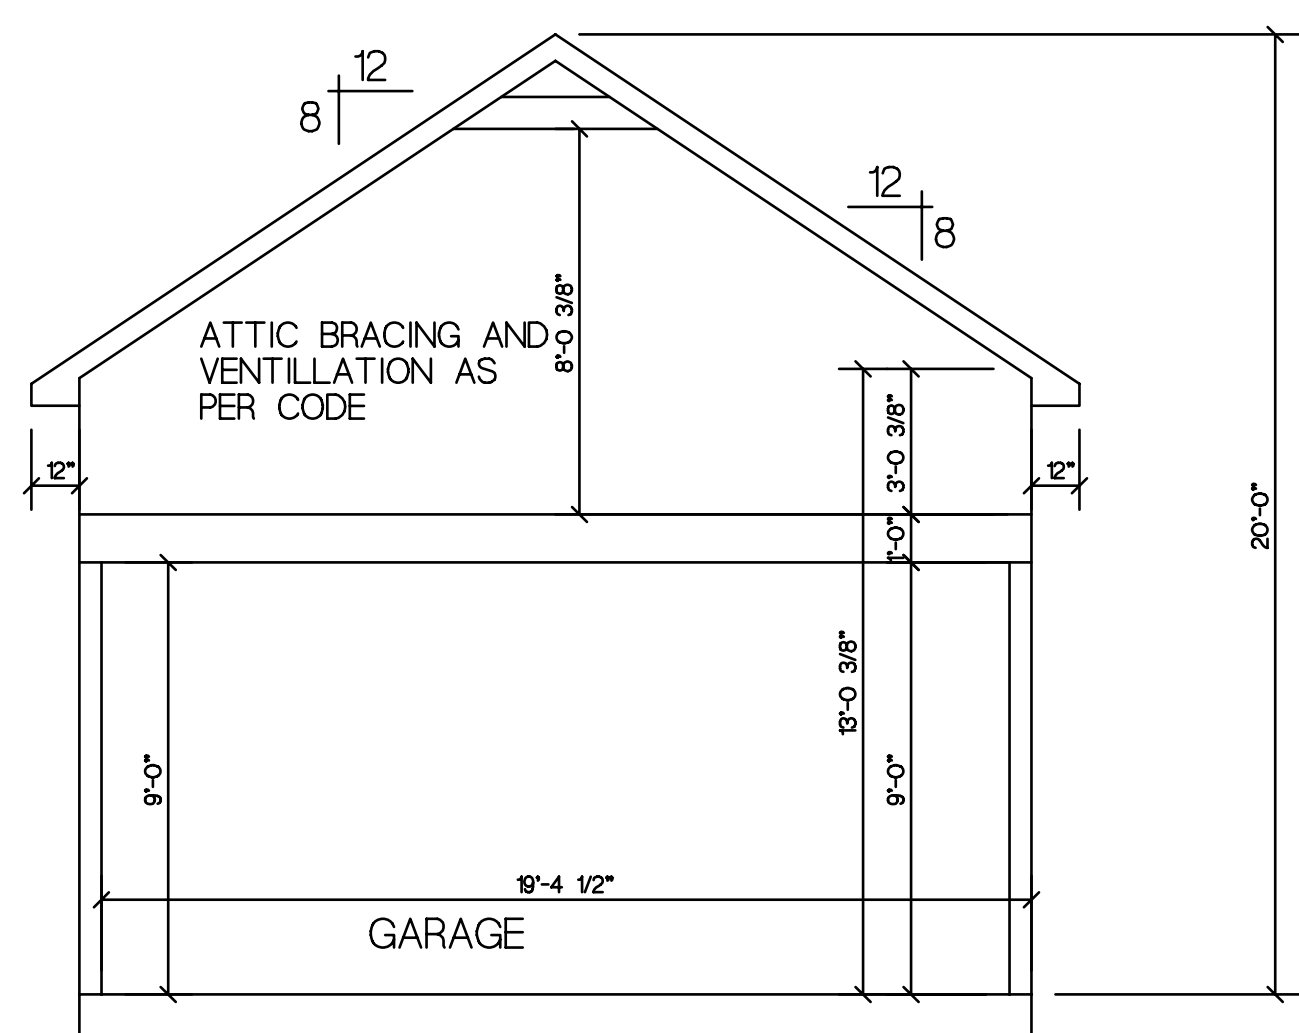

FRONT ELEVATION
SCALE 1/4" = 1'-0"

LEFT SIDE ELEVATION
SCALE 1/4" = 1'-0"

REAR PORCH ELEVATION
SCALE 1/4" = 1'-0"

LEFT SIDE ELEVATION
SCALE 1/4" = 1'-0"

RIGHT SIDE ELEVATION
SCALE 1/4" = 1'-0"

PORCH LEFT SIDE ELEVATION
SCALE 1/4" = 1'-0"

PORCH RIGHT SIDE ELEVATION
SCALE 1/4" = 1'-0"

RIGHT SIDE ELEVATION
SCALE 1/4" = 1'-0"

CROSS SECTION
SCALE 1/4" = 1'-0"

REAR ELEVATION
SCALE 1/4" = 1'-0"

CROSS SECTION
SCALE 1/4" = 1'-0"

REAR ELEVATION
SCALE 1/4" = 1'-0"