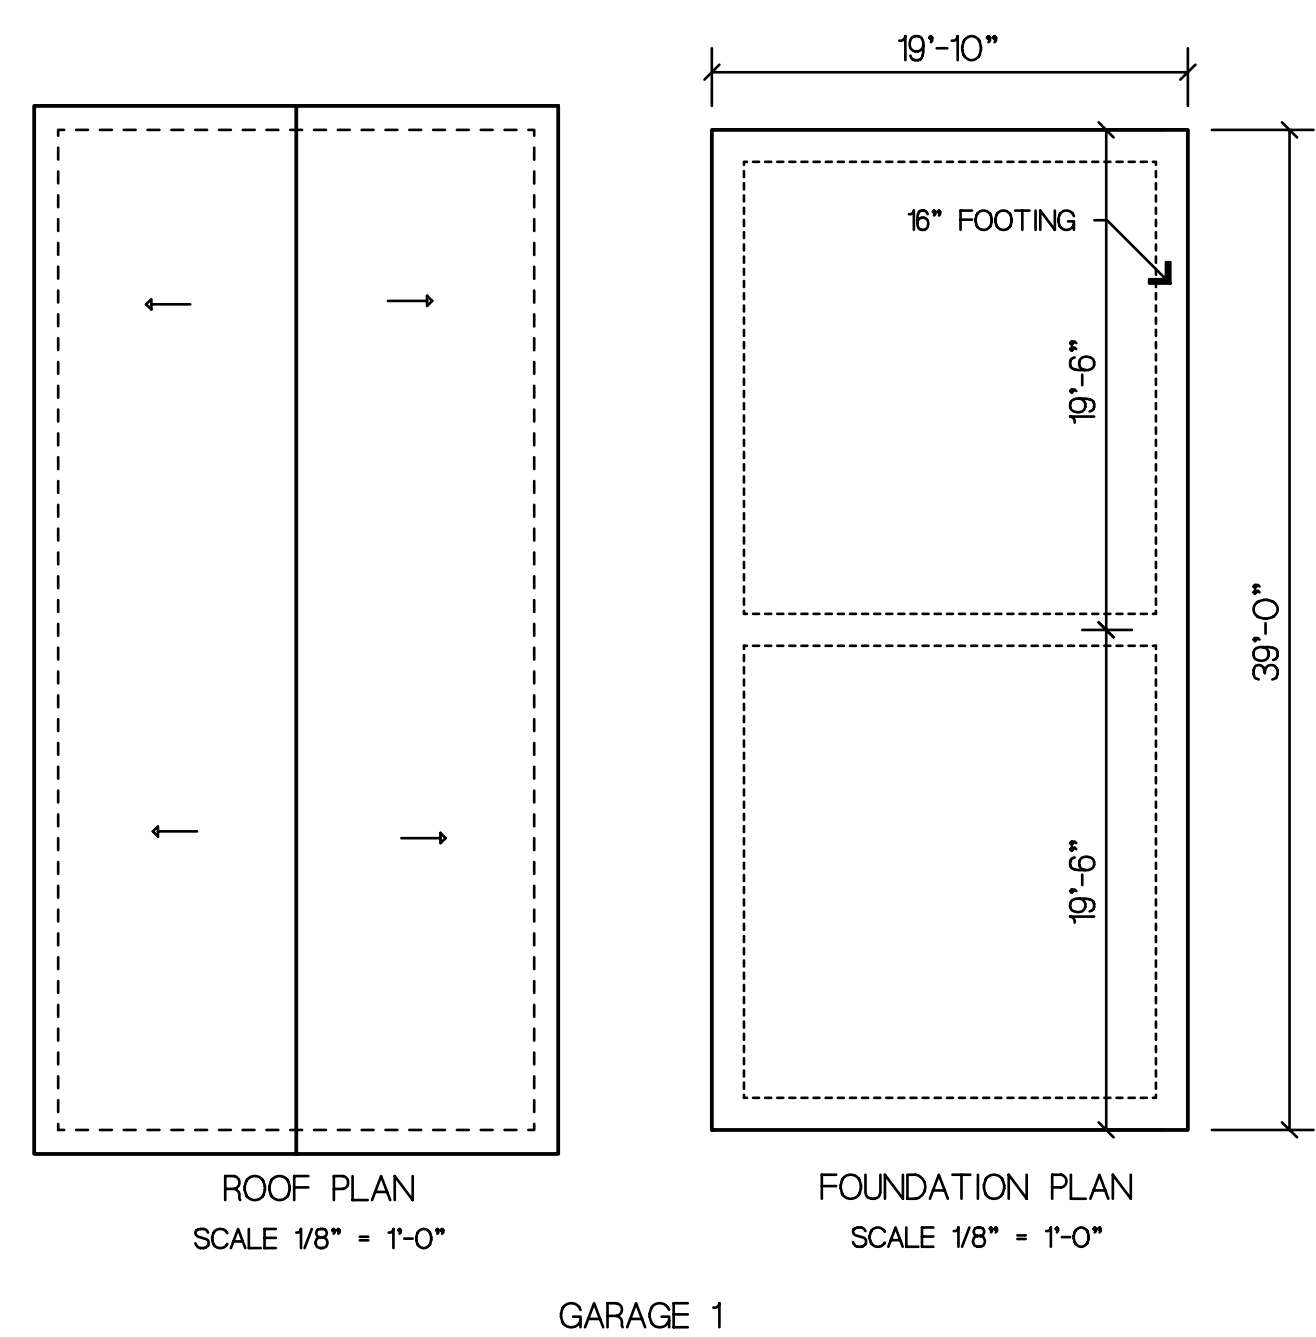

AREA

PORCH ADDITION	258
GARAGE 1	774
GARAGE 2	726
ADDED UNDER BEAM AREA	1758

WINDOW SCHEDULE

	WIDTH	HDR HGT	DESCRIPTION	QTY
AA	3'-0"	8'-0"	3050 AL SH	9
BB	3'-0"	7'-0"	3050 AL SH	4

DOOR SCHEDULE

	WIDTH	HGT	DESCRIPTION	QTY
1	3'-0"	8'-0"	3080 FRENCH EXTERIOR	2
2	18'-0"	8'-0"	GARAGE DOOR No MPH	3

PLANS FOR:
RYAN LOTSPEICH
72126 GUM ST.
ST. TAMMANY PARISH, LA

Drawn by: KGW
PAPER SIZE: 42X30
Date: 4-30-23
Job Number: 2044
Sheet: 1 of 2

Print Date:
. . .
. . .
File Name: 2044ABITA